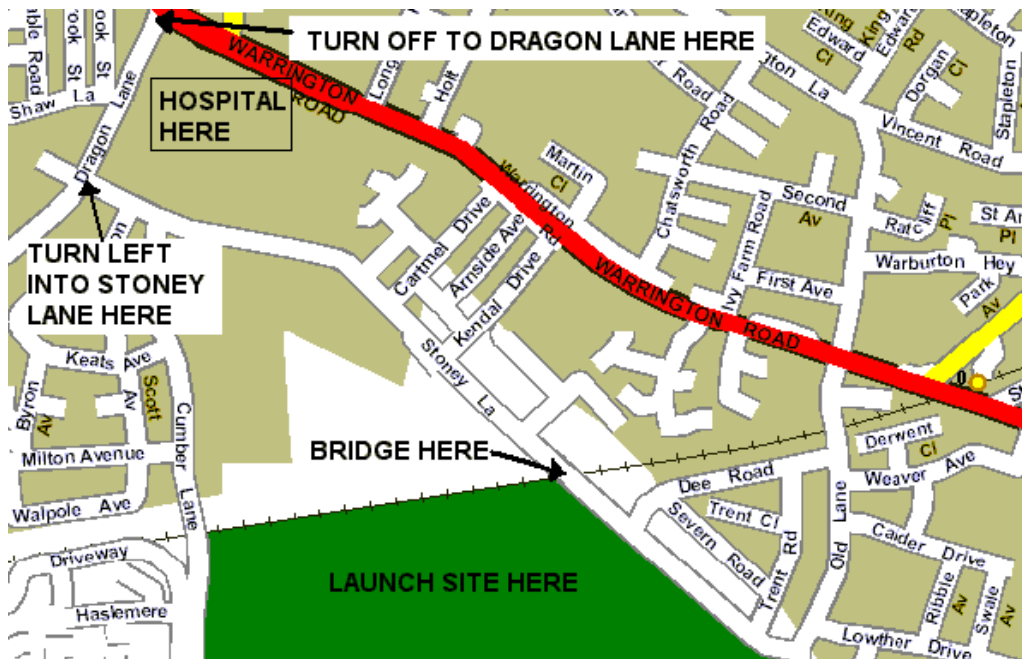

Directions to WRS Launch site from all directions.

From The North

M6 – leave the M6 at exit 22, take the A49 signpost Warrington. At the next roundabout join the M62 going west for Liverpool. Leave the M62 at Junction 7 and take the A57 signpost Prescot/Liverpool. Continue along the A57 through Rainhill until you come to a short stretch of dual-carriageway. At first set of traffic lights on the dual-carriageway, with Whiston Hospital on your left, turn left past the hospital into Dragon Lane, then immediately left again into Stoney lane. Continue until over the railway bridge, then into the field opposite the houses with one house on the field.

From the South

M6 – leave the M6 along the M62 west. Leave the M62 at junction 7 and follow the instructions as above.

From The East

M62 – leave the M62 at junction 7 and follow directions as above.

From The West

Either join M6 and follow directions as above, or take the M56 leaving at junction 12 signpost Runcorn Widnes. Cross the Runcorn/Widnes bridge. On leaving the bridge follow signs for St Helens on the A568 until you reach the roundabout over the M62 at junction 7 of that motorway. Continue directions as above.